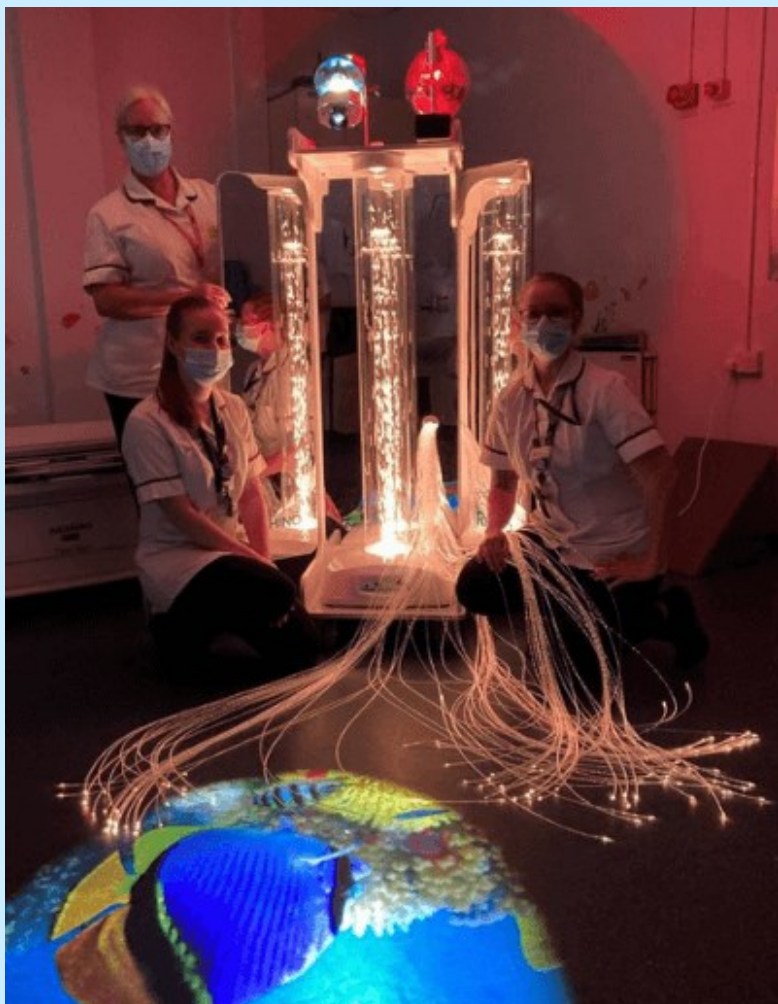

Diary Dates

Spring/Summer Term 2022

February 2022

Fri 11th	Own Clothes Day
Mon 14th— Fri 18th	Spring Half-term Hanford Sports Half-Term Club 8.30am-3.30pm Mon-Fri

April 2022

Mon 11th— Fri 22nd	Easter Holiday

May 2022

Mon 2nd	Bank Holiday
Mon 9th— Fri 13th	KS2 SATs Week
Mon 16th	Young Voices Concert!
Fri 27th— Sat 28th	Night under the stars—Year 6
Mon 30th— Fri 3rd June	May Half-term

June 2022

Mon 6th— Wed 8th	Year 4 Residential to Beaumanor

July 2022

Thur 7th	School closes for summer at 3pm

Own Clothes Day—Friday 11th February

Next Friday, the children are invited to wear their own clothes to school as part of a local fundraiser in memory of Elliot Granger—a very special member of the Hathern Family who recently passed away. Along with staff at Ashmount School and the owners/locals from the Three Crowns we are raising funds to help purchase a sensory trolley—a piece of high tech equipment used to create a visually stimulating, tactile sensory paradise for the children at Leicester Royal Infirmary. A donation of £1 per child is suggested, however if you wish to donate more, just get in touch.